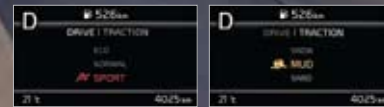

Precision-enhanced simplicity

A well-matched drivetrain offers reliable and invigorating performance and handling around town. Safety and performance are integrated better than ever before thanks to computational power and a new platform design.

6 airbags & remarkable rigidity The Sonet offers the protection of a 6-airbag SRS system. High strength steel is applied throughout to improve rigidity, redirect impact forces, and protect the cabin and its occupants.

Drive mode & traction control On automatic models, the supervision cluster displays the status of the drive mode and traction control systems.

Smartstream G1.5
Maximum power: 115 ps
Maximum torque: 14.7 kg-m