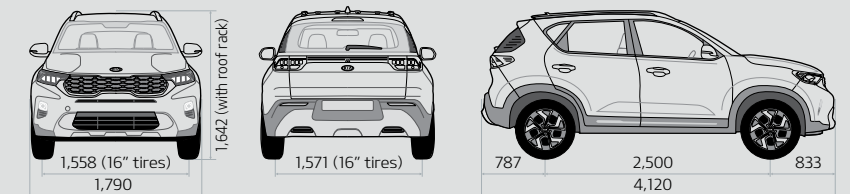

© 2020 Kia Motors Corporation. Reproduction of the contents of this material without the permission of Kia Motors Corporation is prohibited.

Dimensions (mm)

		16-inch tire based	
Overall length	4,120	Overhang (front)	833
Overall width	1,790	Overhang (rear)	787
Overall height	1,642	Wheel tread (front)	1,558
Wheelbase	2,500	Wheel tread (rear)	1,571